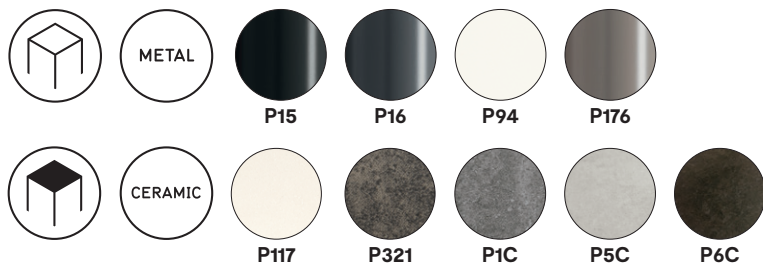

# Atlante

design  
Calligaris Studio

NEW

76  
30" | 67  
26 3/8"